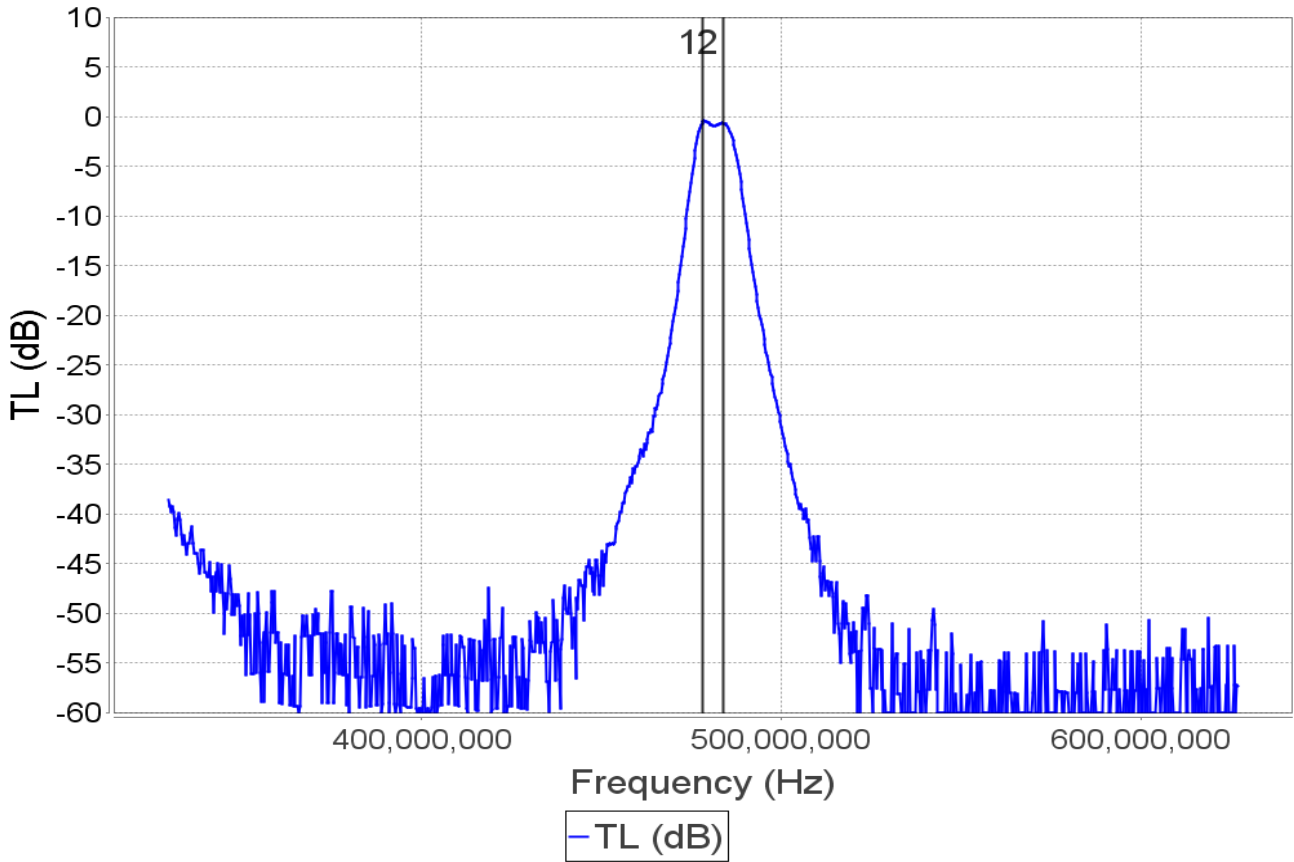

# fuba RZK 715 Filter

Marker	Frequency	RL	RP	TL	TP	SWR	Z	Rs	Xs
1	478,263,211	0.00	0.00	-0.47	126.72	0.00:1	0.0	0.0	0.0
2	483,810,253	0.00	0.00	-0.69	1.49	0.00:1	0.0	0.0	0.0
1-2	5,547,042	0.00	0.00	0.22	125.23	---	0.0	0.0	0.0

**Comment:**

Date: 3/3/12 7:35 PM  
 Mode: Transmission  
 Analyser: miniVNA-pro-extender  
 Scan  
   Start: 329,417,584Hz  
   Stop: 627,417,007Hz  
   Samples: 967  
   Overscan: 1  
 Calibration  
   Samples: 2000  
   File: TRAN\_miniVNA-pro-extender\_2x2m.cal