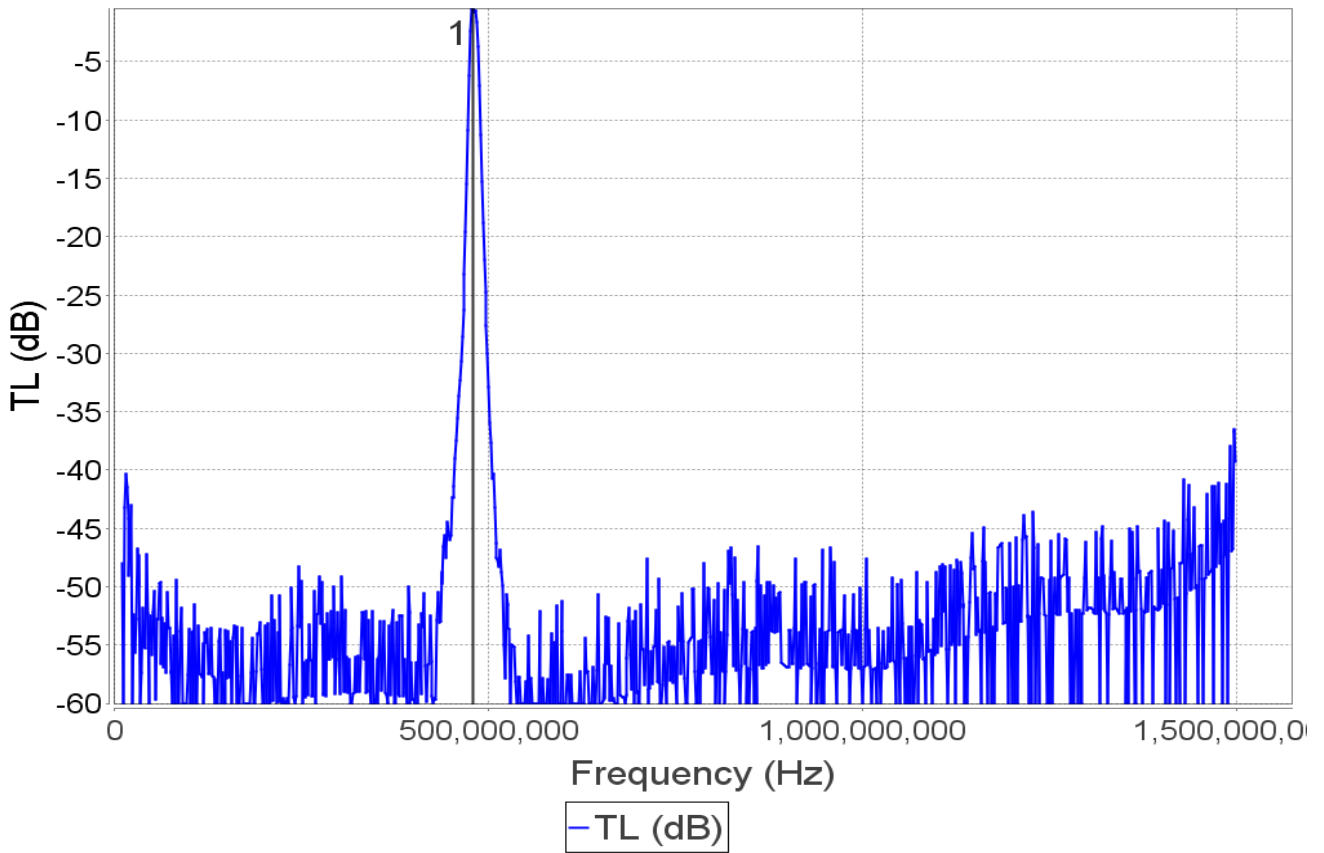

fuba RZK 715 Filter

Marker	Frequency	RL	RP	TL	TP	SWR	Z	Rs	Xs
1	478,417,488	0.00	0.00	-0.42	79.94	0.00:1	0.0	0.0	0.0

Comment:

Date: 3/3/12 7:34 PM
 Mode: Transmission
 Analyser: miniVNA-pro-extender
 Scan
 Start: 10,000,000Hz
 Stop: 1,499,999,049Hz
 Samples: 967
 Overscan: 1
 Calibration
 Samples: 2000
 File: TRAN_miniVNA-pro-extender_2x2m.cal