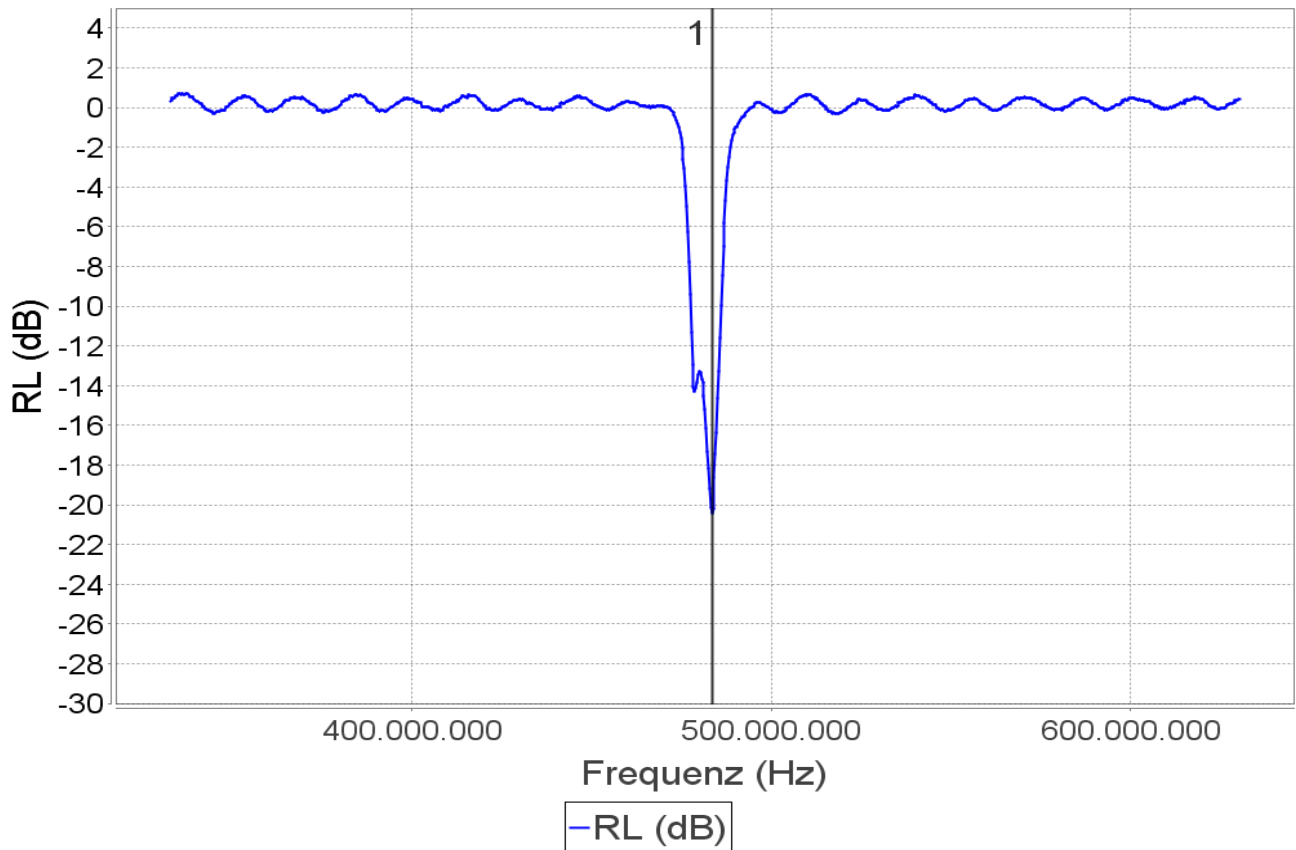

fuba RZK715 filter

Marke	Frequenz	RL	RP	TL	TP	SWV	Z	Rs	Xs
1	483.453.023	-20,42	-54,74	0,00	0,00	1,21:1	55,8	55,1	-8,7

Kommentar:

Date: 03.03.12 19:42
 Mode: Reflektion
 Analyser: miniVNA-pro-extender
 Scan
 Start: 332.700.355Hz
 Stop: 630.699.815Hz
 Samples: 935
 Overscan: 1
 Calibration
 Samples: 2000
 File: REFL_miniVNA-pro-extender_1x2m.cal

Filter terminated 50ohm