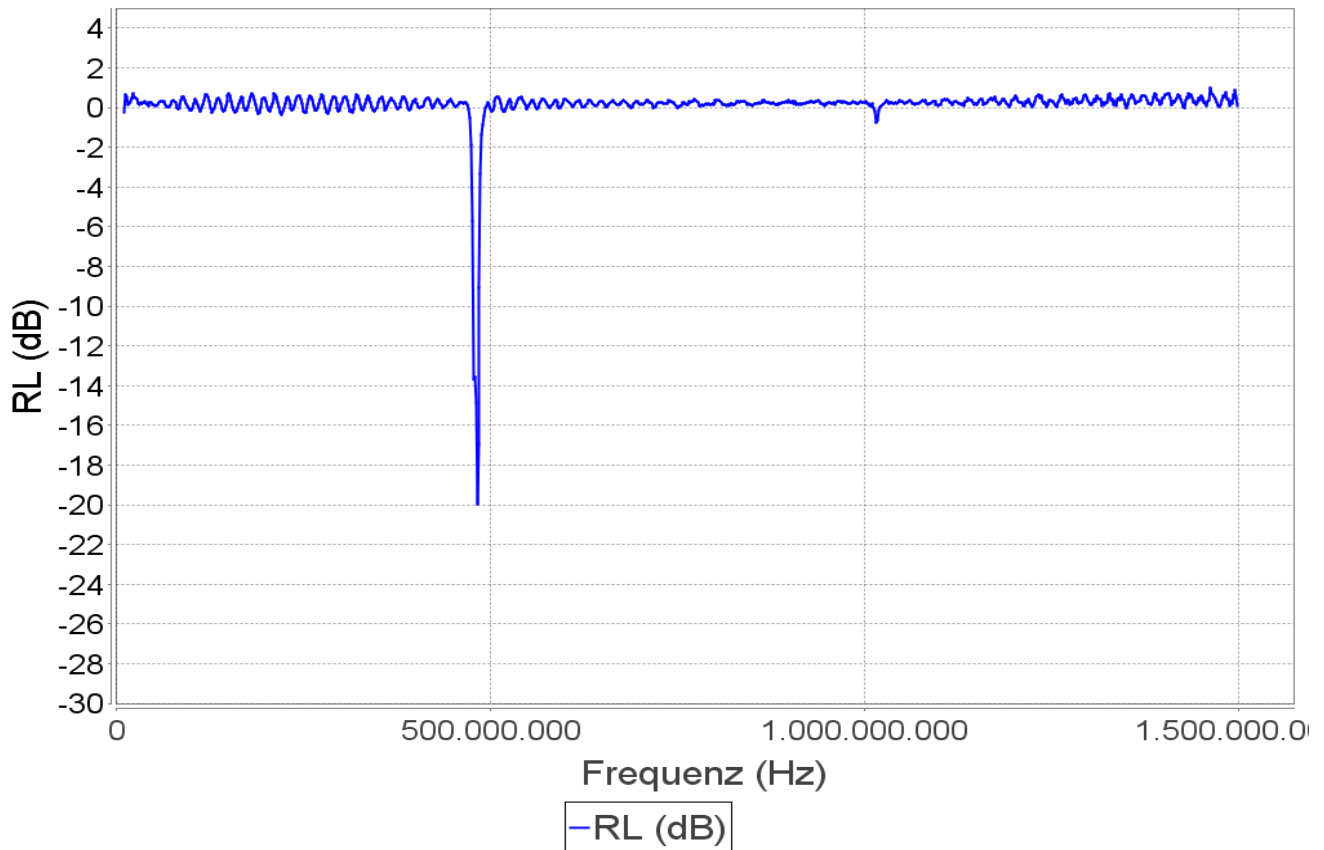

fuba RZK715 filter

Marke	Frequenz	RL	RP	TL	TP	SWV	Z	Rs	Xs
-------	----------	----	----	----	----	-----	---	----	----

Kommentar:

Date: 03.03.12 19:42
Mode: Reflektion
Analyser: miniVNA-pro-extender
Scan
Start: 10.000.000Hz
Stop: 1.499.999.170Hz
Samples: 935
Overscan: 1
Calibration
Samples: 2000
File: REFL_miniVNA-pro-extender_1x2m.cal

Filter terminated 500hm