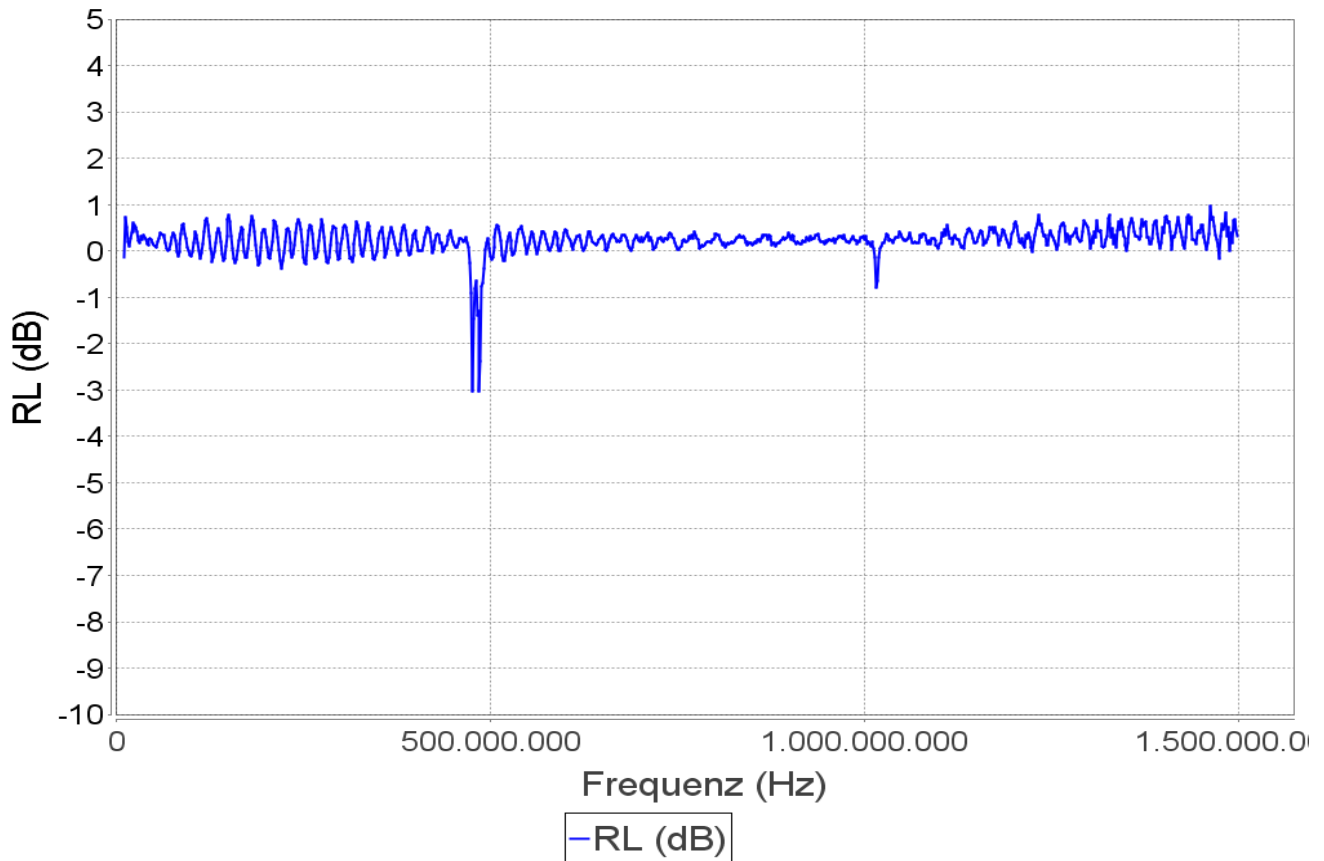

fuba RZK715 filter

Marke	Frequenz	RL	RP	TL	TP	SWV	Z	Rs	Xs
-------	----------	----	----	----	----	-----	---	----	----

Kommentar:

Date: 03.03.12 19:41
Mode: Reflektion
Analyser: miniVNA-pro-extender
Scan
Start: 10.000.000Hz
Stop: 1.499.999.170Hz
Samples: 935
Overscan: 1
Calibration
Samples: 2000
File: REFL_miniVNA-pro-extender_1x2m.cal

Filter shorted