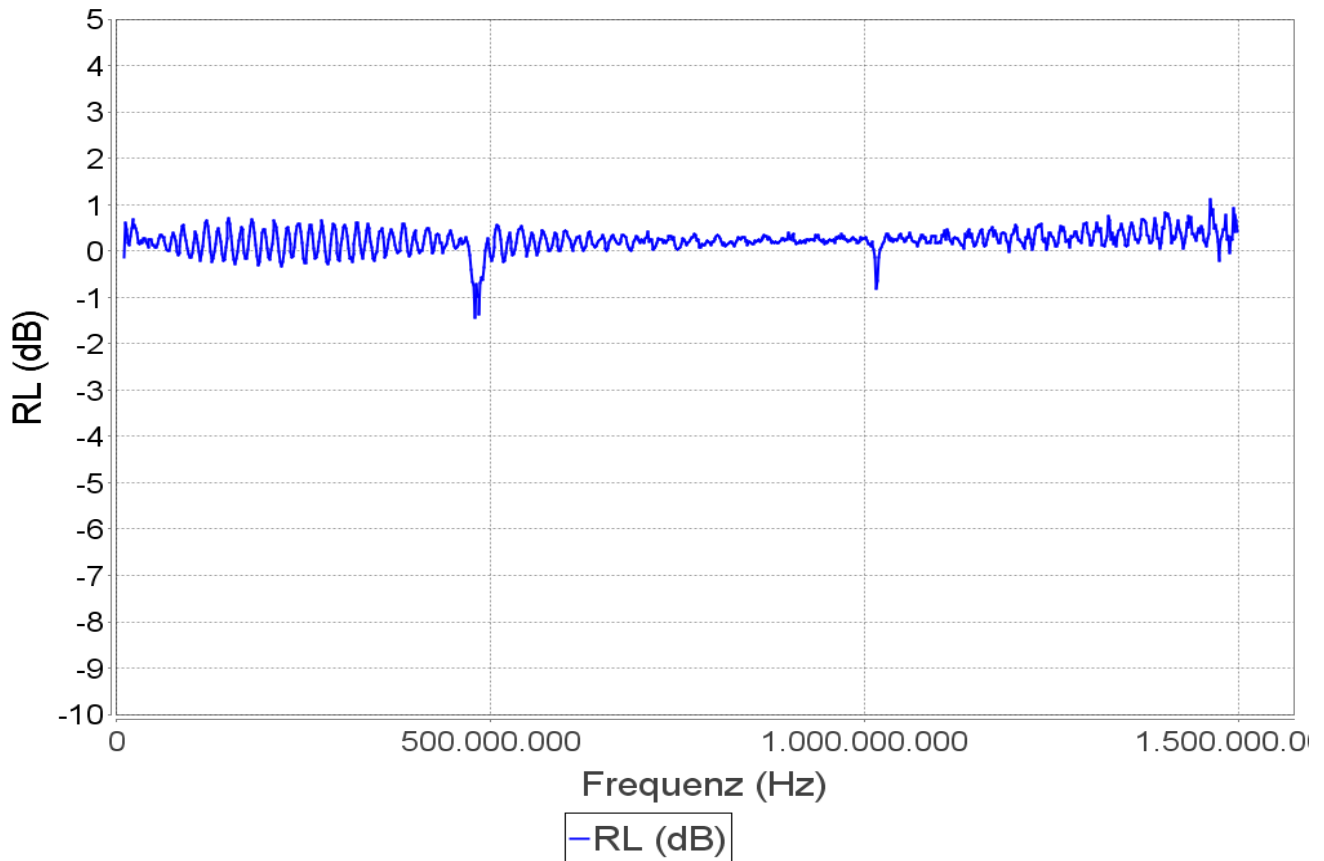

fuba RZK715 filter

Marke	Frequenz	RL	RP	TL	TP	SWV	Z	Rs	Xs
-------	----------	----	----	----	----	-----	---	----	----

Kommentar:

Date: 03.03.12 19:41
 Mode: Reflektion
 Analyser: miniVNA-pro-extender
 Scan
 Start: 10.000.000Hz
 Stop: 1.499.999.170Hz
 Samples: 935
 Overscan: 1
 Calibration
 Samples: 2000
 File: REFL_miniVNA-pro-extender_1x2m.cal

Filter open